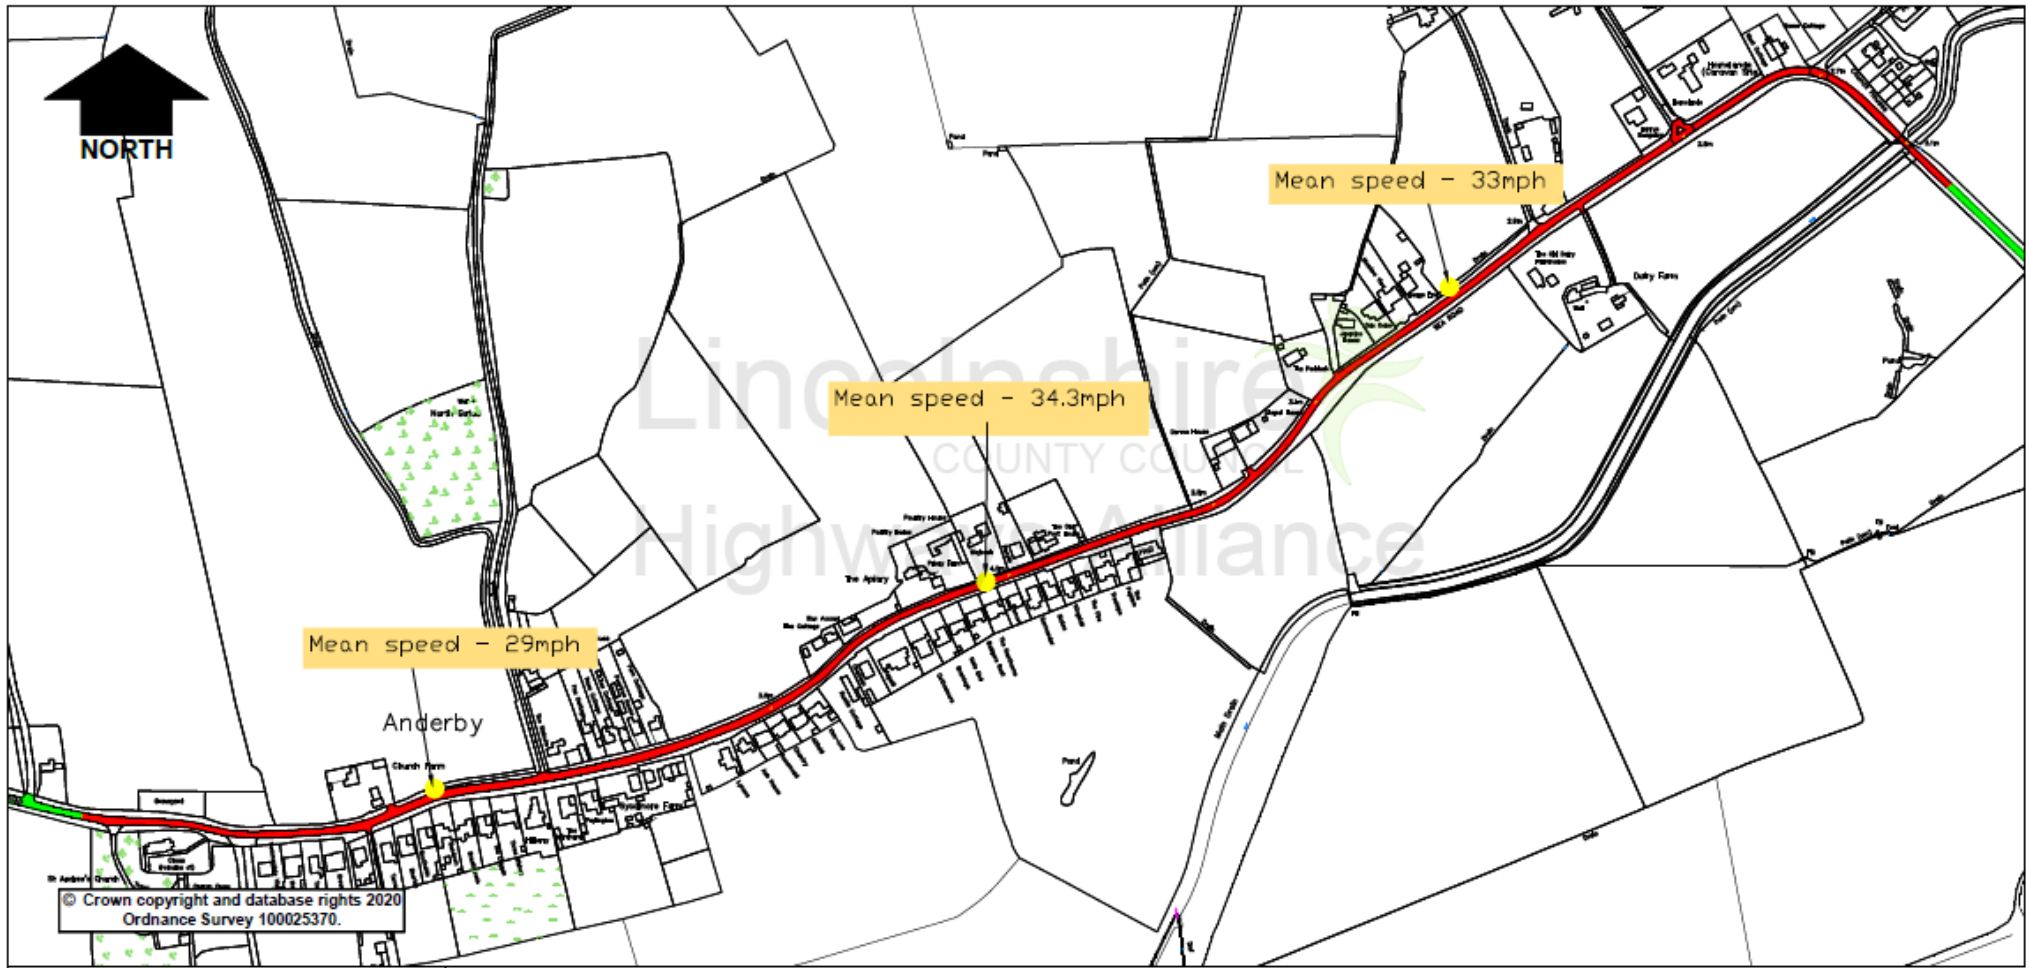

# APPENDIX B – Anderby, Sea Road, proposed 30mph speed limit

## Key:

- Proposed 30mph Speed Limit
- Existing National Speed Limit
- Speed Survey Location

This page is intentionally left blank